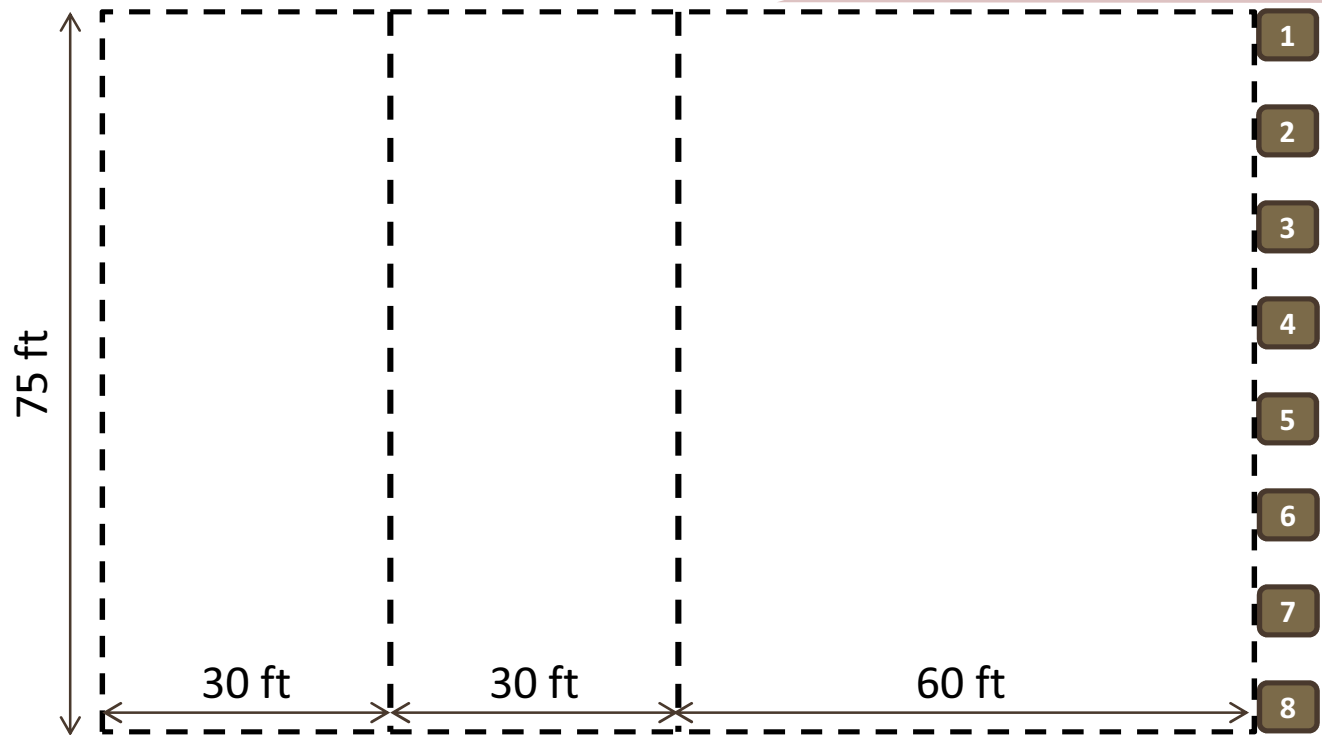

Archery Example Layout

Created 07.11.2016 by the Stephen F. Austin State University Sylvars for use by the Association of Southern Forestry Clubs

Eight targets are used, typically hay bales.

Shooting range is **75 x 125 feet**, need substantial safety buffer to sides and back of range.